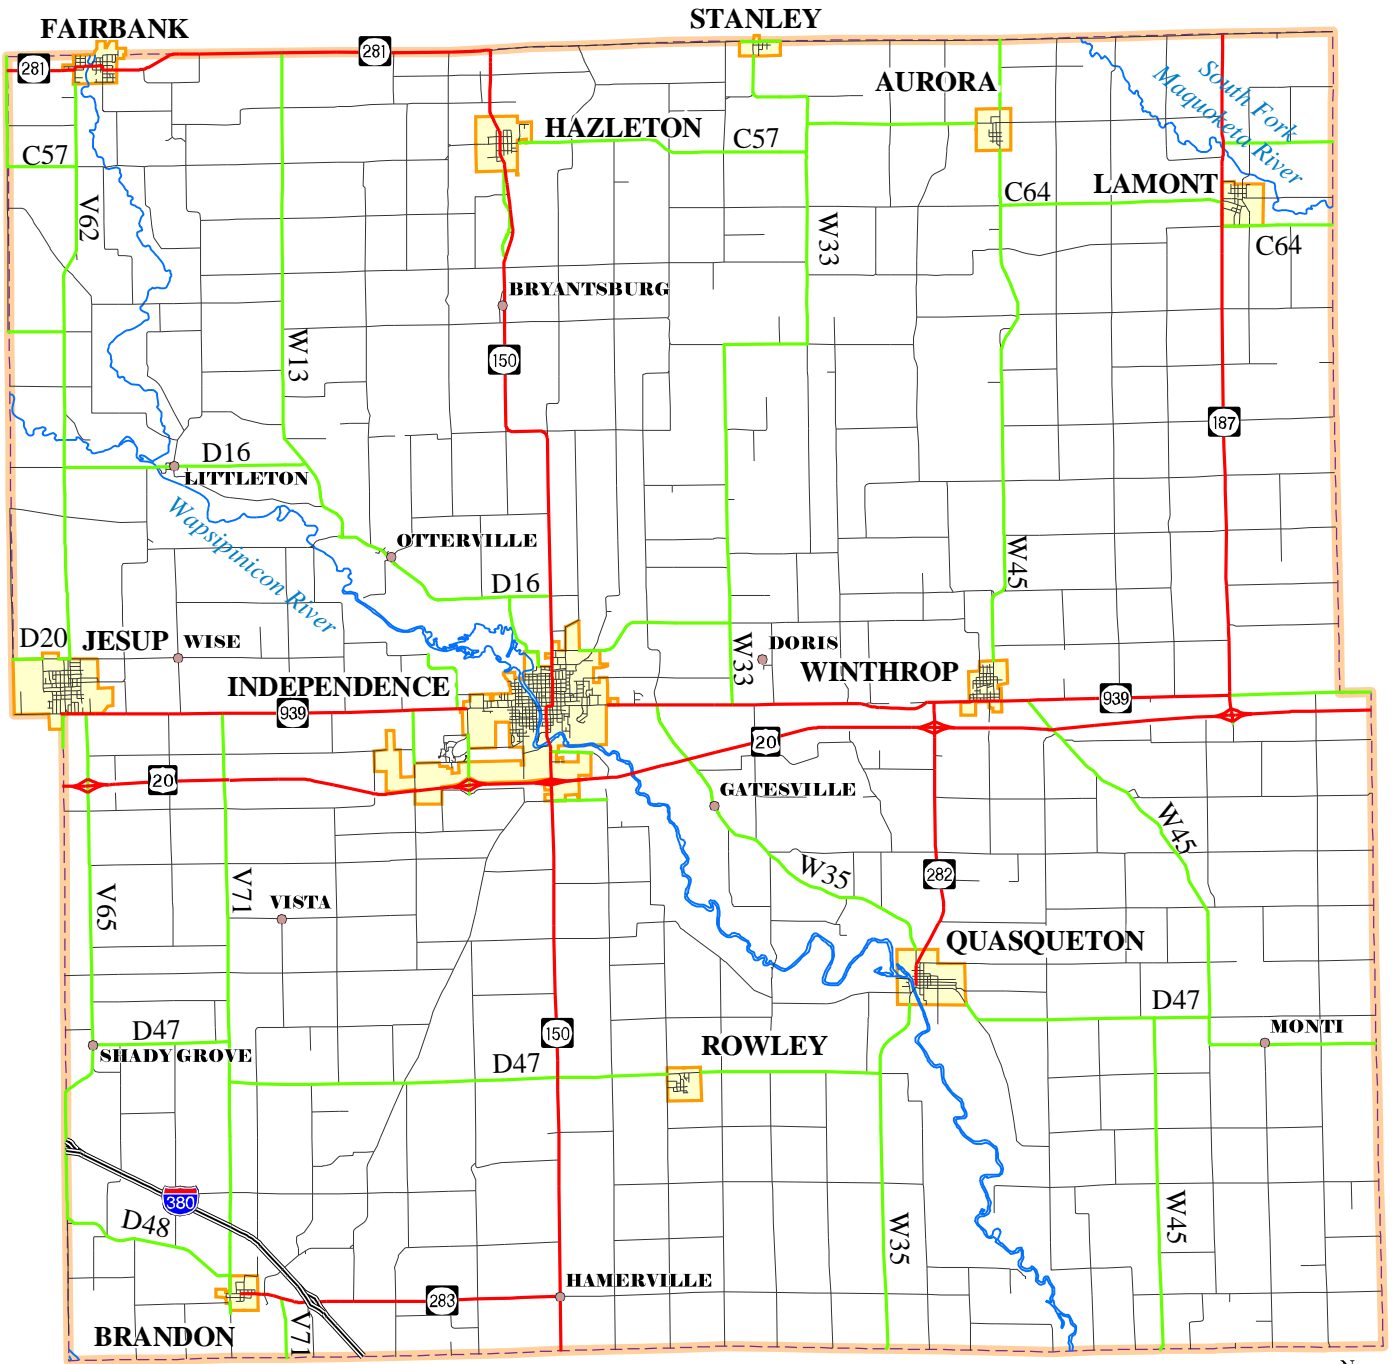

BUCHANAN COUNTY, IOWA

LEGEND

 COUNTIES  Incorporated Areas	<ul style="list-style-type: none"> • Populated Place  Interstate Highways 	<ul style="list-style-type: none">  Major Roads  County Roads 	<ul style="list-style-type: none">  Roads  Rivers
--	--	---	---