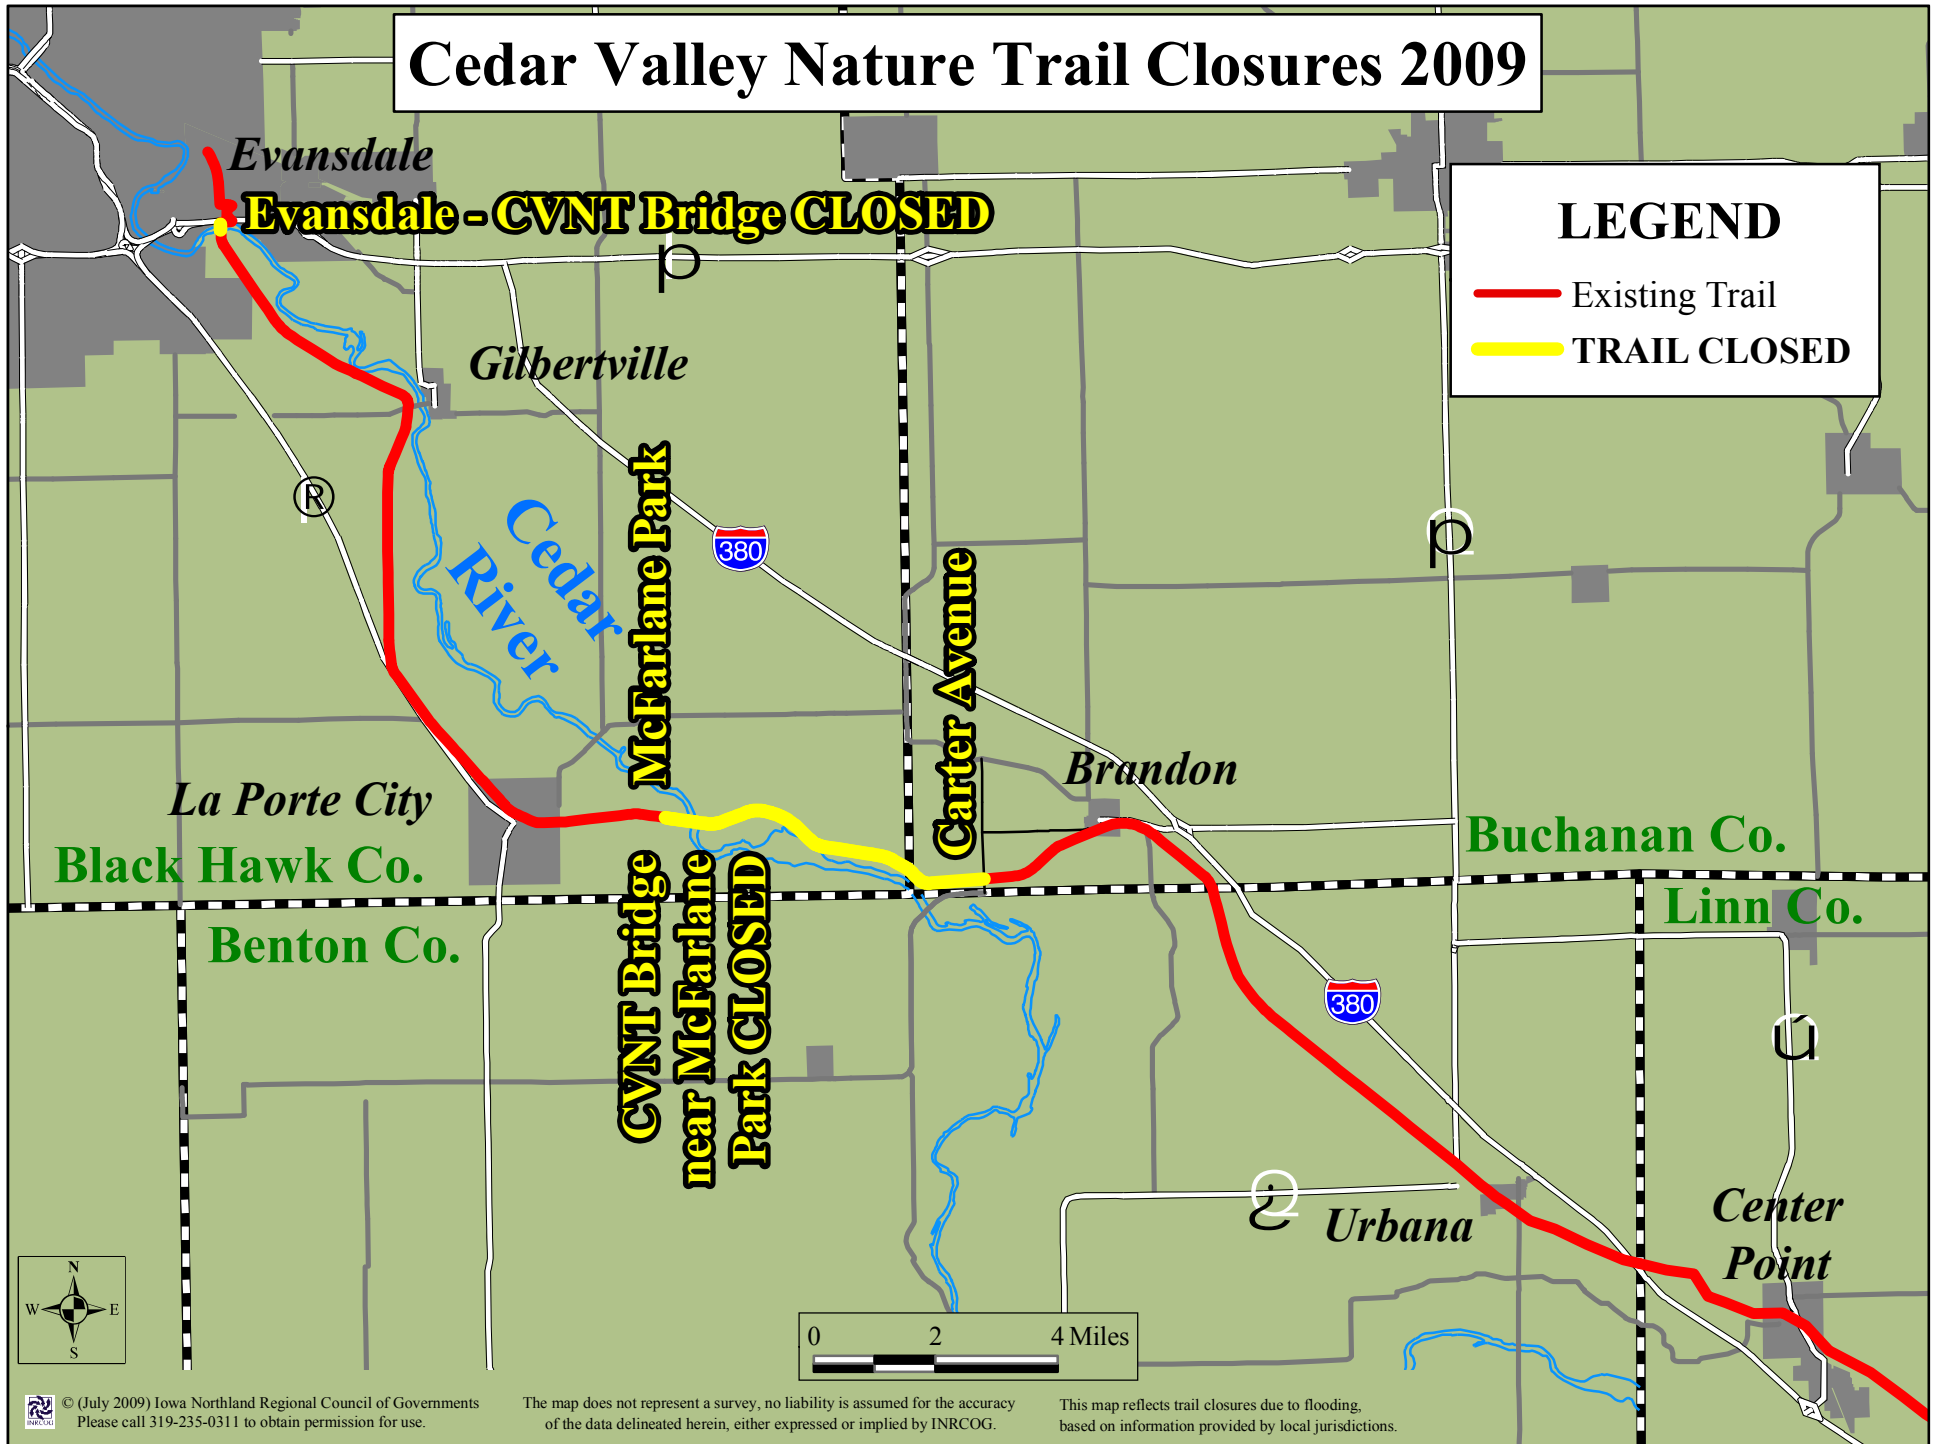

# Cedar Valley Nature Trail Closures 2009

## LEGEND

- Existing Trail
- TRAIL CLOSED

Evansdale

**Evansdale - CVNT Bridge CLOSED**

Gilbertville

Cedar River

**McFarlane Park**

380

**Carter Avenue**

Brandon

La Porte City

Black Hawk Co.

Buchanan Co.

Benton Co.

**CVNT Bridge near McFarlane Park CLOSED**

Linn Co.

380

Urbana

Center Point

0 2 4 Miles